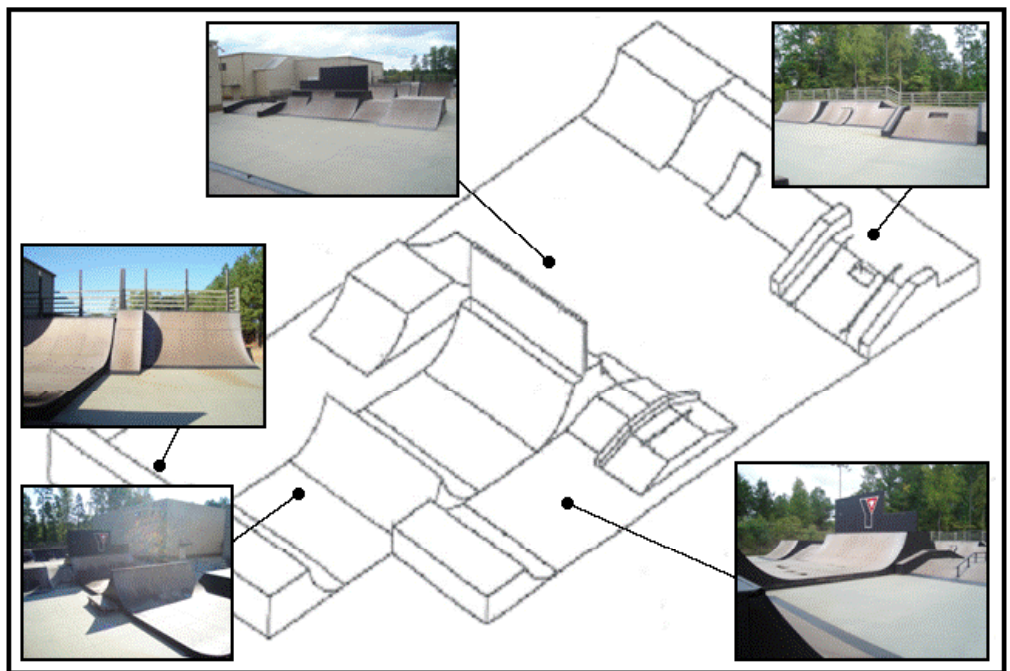

Skate Park Admission

Member: \$30 Annual Rate

(Must be a YMCA Member)

Non-Member: \$5 Daily Guess Pass

- Skate Boards, Bikes and In-line Skates.
- 10,000 square feet of ramps.
- Stadium lighting.
- Wood framed structures covered with Ramp Armor Deluxe surfacing.